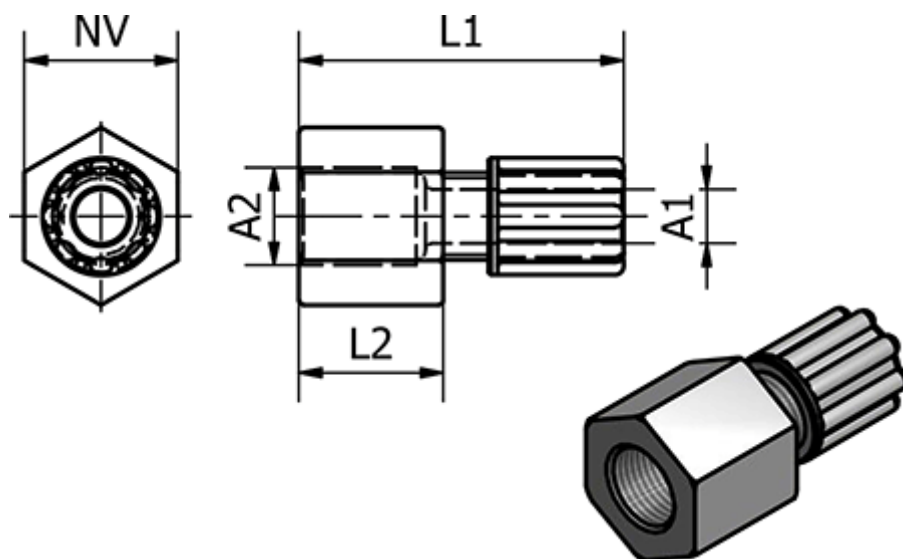

Article number: 58612052

Description: Push-on 120.52, Ø6/8 - G 1/4"  
Straight

## Measures

Ext. Hose Diameter A1	= 6/8
L1	= 40
L2	= 15
NV	= 17
Thread A2	= G 1/4"